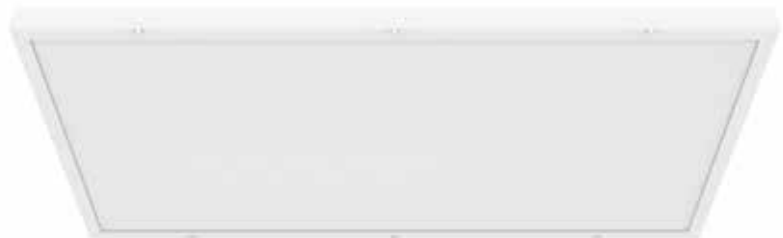

## COLOR & WATTAGE SELECTABLE PANEL LIGHTS

- 0-10V Dimming
- Color & Wattage Selectable
- Backlit Panel
- Mounting Accessories & Emergency Battery Backup Available
- DLC Listed
- cETLus Listed

CAT. NO.	SIZE	COLOR TEMP	FIXTURE HEIGHT	WATTS	VOLTS	LUMENS @MAX WATTS	LM/W	DIMMING	REPLACES FLUORESCENT	ORDER IN MULTIPLES
<b>3500K - 5000K CCT &amp; WATTAGE SELECTABLE DLC PREMIUM</b>										
71164D	2X2	3500K 4000K 5000K	1-5/8"	20W 30W 35W	120-277V	4,313	125	0-10V	64-128W	4
71165D	2X4	3500K 4000K 5000K	1-5/8"	25W 35W 40W	120-277V	5,228	131	0-10V	64-128W	4
<b>ACCESSORIES</b>										
76501				15W EMERGENCY BATTERY BACKUP FOR 71164D - EXTERNAL MOUNT ONLY						10
76502				25W EMERGENCY BATTERY BACKUP FOR 71165D - EXTERNAL MOUNT ONLY						10
71797B				SURFACE MOUNT KIT FOR 2X2 PANELS						10
71799D				SURFACE MOUNT KIT FOR 2X4 PANELS						10

## COLOR & WATTAGE SELECTABLE PANEL LIGHTS SURFACE MOUNT

- Integral Surface Mount Frame & Fixture for Fast, Cost Effective Mounting to Sheetrock
- Low Profile
- Dimming: 0-10V
- Aluminum Frame
- IP40 Rated
- DLC Premium Listed
- cETLus Listed