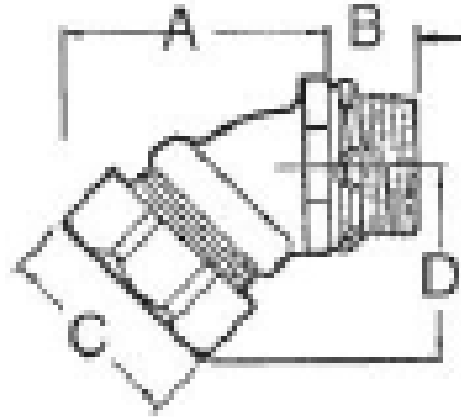

MORRIS CAT#: 15221-15226  
Malleable Liquid Tight  
Connectors - 45° Insulated Throat

**Features:**

- Malleable Iron
- 45°
- Insulated Throat
- UL Listed
- Order Qty of 1 = 1 Piece

CAT. NO.	TRADE SIZE	DIMENSIONS				INNER BOX	OUTER BOX
		A	B	C	D		
15221	1/2"	1.89	0.55	1.30	1.34	10	100
15222	3/4"	1.97	0.59	1.50	1.57	10	100
15223	1"	2.60	0.65	1.81	1.81	5	50
15224	1-1/4"	2.76	0.67	2.20	2.09	-	10
15225	1-1/2"	3.11	0.71	2.44	2.36	-	10
15226	2"	3.66	0.73	2.95	2.64	-	5