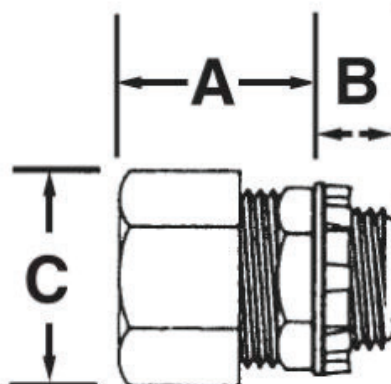

MORRIS CAT#: 15201-15206
Steel Liquid Tight Connectors - Straight -
Insulated Throat

Features:

Steel Liquid Tight Connectors - Straight - Insulated Throat features include:

- Steel
- Straight
- Insulated Throat
- UL Listed
- Order Qty of 1 = 1 Pieces

DIMENSIONS = INCHES

CAT. NO.	TRADE SIZE	DIMENSIONS			INNER BOX	OUTER BOX
		A	B	C		
15201	1/2"	0.91	0.47	1.12	25	250
15202	3/4"	1.02	0.53	1.37	10	100
15203	1"	1.12	0.65	1.70	5	50
15204	1-1/4"	1.26	0.67	2.07	5	50
15205	1-1/2"	1.46	0.69	2.30	10	50
15206	2"	1.50	0.73	2.80	5	25