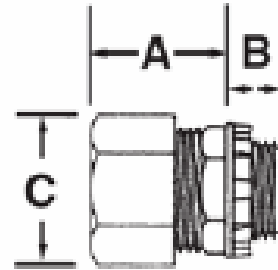

MORRIS CAT#'s: 15161-15166  
Malleable Liquid Tight Connectors - Straight -  
Insulated Throat

DIMENSIONS - INCHES

CAT. NO.	TRADE SIZE	DIMENSIONS			INNER BOX	OUTER BOX
		A	B	C		
15161	1/2"	0.91	0.55	1.30	25	250
15162	3/4"	0.98	0.59	1.50	10	100
15163	1"	1.14	0.63	1.81	5	50
15164	1-1/4"	1.22	0.67	2.20	5	50
15165	1-1/2"	1.30	0.43	2.44	10	50
15166	2"	1.50	0.73	2.95	5	25

**Features:**

- Malleable Iron
- Straight
- Insulated Throat
- UL Listed
- Order Qty of 1 = 1 Piece