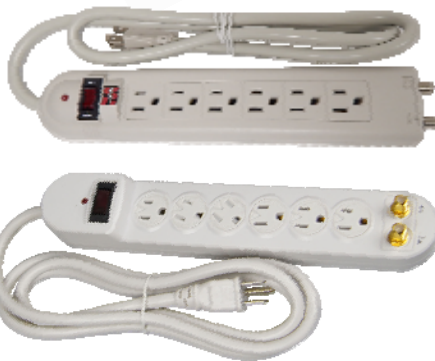

4 Outlet Surge Strip with Two 2.1A USB Charging Ports

- ▶ 4 Outlet Surge Protector & 2 USB Charging Ports 2.1A
- ▶ Provides Surge Protection for USB and Electrical devices
- ▶ Tamper Resistant rotating safety covers for all outlets
- ▶ 15A 120V 60 Hz, Lit Reset/Off switch over current protection
- ▶ Surge Dissipation: 800 Joules
- ▶ Clamping Voltage: 500V L-N, N-G, L-G
- ▶ Max Surge Voltage: 6,000V, Max Current Spike: 30,000A
- ▶ 3-Line Surge Protection
- ▶ EMI/RFI Filtering
- ▶ UL 1449

Cat. No.	Cord Length	Box Qty
89022	6 Ft	36

6 Outlet Surge Strip

- ▶ Indoor power strip with 6 outlets
- ▶ Slim design for space saving
- ▶ Unlit on/off switch with built in circuit breaker
- ▶ Plastic enclosure
- ▶ Mounting key holes on back for easy hanging
- ▶ Clamping Voltage: 700V L-N
- ▶ 125V 15A 60Hz 1875W, SJT 14/3
- ▶ UL 1449

Cat. No.	Joules	Cord Length	Box Qty
89032	245	6 Ft	36
89034	245	12 Ft	24

6 Outlet Surge Strip with CATV Protection

- ▶ Indoor Surge Strip with 6 outlets and CATV protection
- ▶ EMI/Noise filter
- ▶ LED Surge Indicator light
- ▶ Full 3 Line Surge Protection
- ▶ Plastic housing
- ▶ Clamping Voltage: 500V L-N, N-G, L-G
- ▶ Max Surge Volts: 6,000V, Max Current Spike: 30,000A
- ▶ 15A 120V 60 Hz
- ▶ UL 1449

Cat. No.	Joules	Cord Length	Box Qty
89080	840	4 Ft	24
89081	800	6 Ft	24

6 Outlet Surge Strip with Phone Line Protection

- ▶ Indoor Surge Strip with 6 outlets & Phone/Fax/Modem protection
- ▶ EMI/Noise filter
- ▶ LED Surge Indicator light
- ▶ Full 3 Line Surge Protection
- ▶ Plastic housing
- ▶ Clamping Voltage: 500V L-N, N-G, L-G
- ▶ Max Surge Volts: 6,000V, Max Current Spike: 30,000A
- ▶ 15A 120V 60 Hz
- ▶ UL 1449