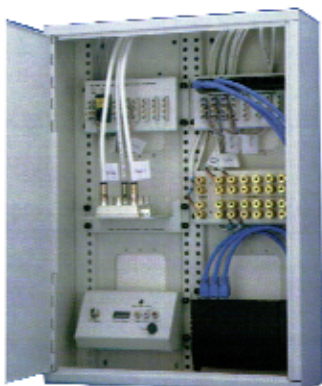

Home Network Wiring System

- ▶ Our innovative series of modules and enclosures provides a fast and easy access point for all voice, audio, video and data connections on a fully flexible and customizable platform
- ▶ Fully integrates, manages and distributes broadband and multimedia services
- ▶ Choose between Surface and Recessed units
- ▶ Enclosures use multiple knock-outs and pre-punched holes to accommodate network modules, tie wraps, mounting screws, ground screws, and wire bundles
- ▶ Includes raised mounting rails to create a clean wiring channel behind mounted modules
- ▶ Features 180° captured hinge cover design for easy access and positive closing latch
- ▶ All enclosures have a keyed latch installed for positive closure and added security
- ▶ Captured hinge cover design allows easy access while eliminating lost parts
- ▶ 18 Gauge steel construction provides strength and excellent EMI/RFI protection
- ▶ Media Center modules snap into place (no tool required), precise hole spacing allows flexibility for mounting
- ▶ Modules can be mounted in Enclosure or mounted as individual units directly on any surface - simply remove existing push pins and insert screw to fasten on desired surface
- ▶ Fully supported broadband and multimedia integration

Cat. No.	Mounting	Size	Case Qty
87100	Surface	7" W x 11"H x 3.25"D	4
87102	Surface	14.38" W x 19"H x 3.5"D	2
87106	Flush	14.63" W x 19"H x 4.375"D	1

Television Master Hub

- ▶ Television distribution up to 6 rooms
- ▶ Accepts 2 inputs allowing insertion of video camera feed
- ▶ Built-In Amplifier, 0db insertion loss
- ▶ Return loss 10dB - isolation 20dB
- ▶ 9VDC 300mA power supply included
- ▶ 6-1/2"(W) x 2-7/8"(H) x 1"(D)