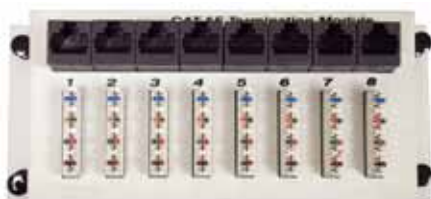

Cat. No.	Mounting	Size	Case Qty
87100	Surface	7" W x 11"H x 3.25"D	4
87102	Surface	14.38" W x 19"H x 3.5"D	2
87106	Flush	14.63" W x 19"H x 4.375"D	1

Television Master Hub

- ▶ Television distribution up to 6 rooms
- ▶ Accepts 2 inputs allowing insertion of video camera feed
- ▶ Built-In Amplifier, 0db insertion loss
- ▶ Return loss 10dB - isolation 20dB
- ▶ 9VDC 300mA power supply included
- ▶ 6-1/2"(W) x 2-7/8"(H) x 1"(D)

Cat. No.	Case Qty
87158	20

Cat 5E DataComm Master Hub

- ▶ Allows serviceable termination of data wires from 8 locations
- ▶ Color-coded 110 IDC blocks for simple and secure terminations
- ▶ Gold plated RJ-45 terminals provide clean and solid connections
- ▶ Conforms to EIA/TIA 568B standards
- ▶ 6-1/2"(W) x 2-7/8"(H) x 1"(D)