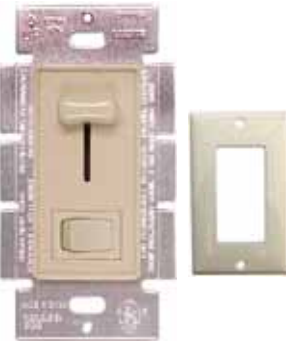

## Rotary Dimmer

- ▶ 600 Watt
- ▶ 120 Volt
- ▶ Single Pole & 3-Way
- ▶ Includes Wallplate

Cat. No.	Color	Case Qty
<b>Single Pole (push on/off)</b>		
82700	Ivory	10
82701	White	10
82703	Almond	10
<b>Single Pole (turn off)</b>		
82710	Ivory	10
82711	White	10
82713	Almond	10
<b>3-Way (push on/off)</b>		
82715	Ivory	10
82716	White	10
82718	Almond	10

## Slide Dimmer

- ▶ 700 Watt
- ▶ Blister Pack
- ▶ Wallplate not included

Cat. No.	Color	Case Qty
<b>Single Pole</b>		
82720	Ivory	10
82721	White	10
82723	Almond	10

## Slide Dimmer with Switch

- ▶ 700 Watt
- ▶ On/Off Switch
- ▶ Includes Wallplate
- ▶ Electronic Low Voltage
- ▶ Magnetic Low Voltage

Cat. No.	Color	Case Qty
<b>Single Pole</b>		
82750	Ivory	10
82751	White	10
82753	Almond	10
<b>3-Way</b>		
82755	Ivory	10
82756	White	10
82758	Almond	10

## Touch Dimmer 600W Single Pole

- ▶ Provides fingertip ease of use & precise adjustment of lighting levels
- ▶ Simple one-touch for ON/OFF, touch & hold for BRIGHT/DIM lighting control
- ▶ Blister Pack
- ▶ Wallplate not included