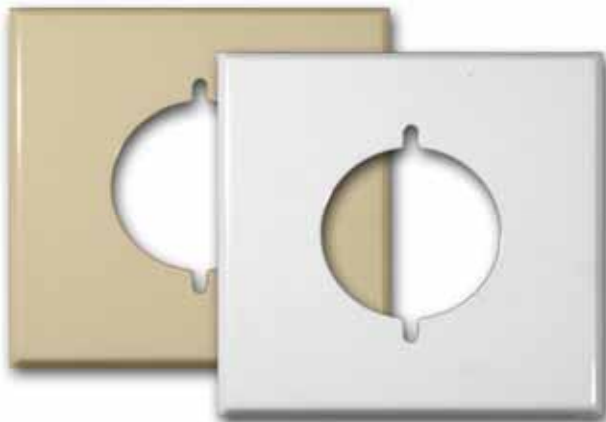

1 Gang Phone, Cable Wallplates

PAINTED STEEL	Standard	Hole Dia.	Box Qty	Case Qty
Ivory	83523	.374" & .177"	25	200
White	83522	.374" & .177"	25	200
430 STAINLESS	Standard	Hole Dia.	Box Qty	Case Qty
Stainless Steel	83520	.374" & .177"	25	200

U23

1 Gang Range/Dryer Wallplates

2.125"
Diameter

PAINTED STEEL	Standard	Box Qty	Case Qty
Ivory	83483	25	200
White	83482	25	100
430 STAINLESS	Standard	Box Qty	Case Qty
Stainless Steel	83480	25	200
304 STAINLESS	Standard	Box Qty	Case Qty
Stainless Steel	83856	25	100

2 Gang Range/Dryer Wallplates

2.125" Diameter

PAINTED STEEL	Standard	Box Qty	Case Qty
Ivory	83488	25	100
White	83487	10	100
430 STAINLESS	Standard	Box Qty	Case Qty
Stainless Steel	83485	10	100
304 STAINLESS	Standard	Box Qty	Case Qty
Stainless Steel	83857	10	100