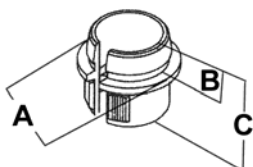

Non-Metallic Romex Cable Connector

- ▶ **Accommodates:**
One or Two 14-2, 14-3 and 12-2 Cables,
One 12-3, 10-2 and 10-3 cable,
One or Two .300" to .600" Diameter Cords
- ▶ Push-in Design with a Captive Locking Wedge that secures cable with a single squeeze with pliers
- ▶ Excellent Insulation and Superior Strain Relief
- ▶ Sized to fit 1/2" Knockout

Dimensions = Inches

Cat. No.	Size	Dimensions			Bag Qty	Case Qty
		A	B	C		
21762	1/2"	1.35"	.50"	1.00"	50	1000

Non-Metallic Romex Cable Connector

- ▶ Smaller and Easily Installed in confined areas
- ▶ No tools Required
- ▶ Simple Snap-in Installation
- ▶ Easily Removed from Knockouts and Easy Removal of Romex from Connector
- ▶ A Labor Saving Connector with 60 pound Test Pull
- ▶ 21764 is gray and 21765 is black

Dimensions = Inches

Cat. No.	Size	Cable Size	Dimensions			Bag Qty	Case Qty
			A	B	C		
21764	1/2"	Single Cable 14/2 - 10/3 Two Cables 14/2, 12/2, 14/3	1"	3/8"	15/16"	100	3000
21765	3/4"	Three Cables (3)#6 - (3)#8	1-5/16"	5/8"	1"	50	1000