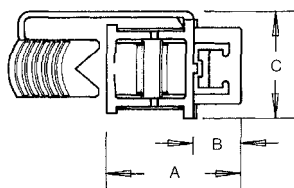

Non-Metallic Romex Cable Connector

- ▶ **Accommodates:**
One or Two 14-2, 14-3 and 12-2 Cables,
One 12-3, 10-2 and 10-3 cable,
One or Two .300" to .600" Diameter Cords
- ▶ Push-in Design with a Captive Locking Wedge that secures cable with a single squeeze with pliers
- ▶ Excellent Insulation and Superior Strain Relief
- ▶ Sized to fit 1/2" Knockout

Dimensions = Inches

Cat. No.	Size	Dimensions			Bag Qty	Case Qty
		A	B	C		
21762	1/2"	1.35"	.50"	1.00"	50	1000

Non-Metallic Romex Cable Connector

- ▶ Smaller and Easily Installed in confined areas
- ▶ No tools Required
- ▶ Simple Snap-in Installation
- ▶ Easily Removed from Knockouts and Easy Removal of Romex from Connector
- ▶ A Labor Saving Connector with 60 pound Test Pull
- ▶ 21764 is gray and 21765 is black

Dimensions = Inches

Cat. No.	Size	Cable Size	Dimensions			Bag Qty	Case Qty
			A	B	C		
21764	1/2"	Single Cable 14/2 - 10/3 Two Cables 14/2, 12/2, 14/3	1"	3/8"	15/16"	100	3000
21765	3/4"	Three Cables (3)#6 - (3)#8	1-5/16"	5/8"	1"	50	1000