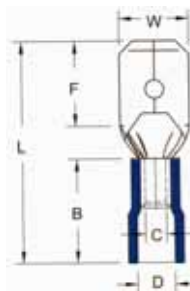

Vinyl Insulated Male Disconnects

MAXIMUM ELECTRIC CURRENT:

Awg	22	20	18	16	14	12	10
Amp	3	4	7	10	15	20	24

MAXIMUM ELECTRIC RATING: 167°F(75°C) 300 Volts

INSULATION MATERIAL: Vinyl

TERMINAL MATERIAL: Electro-Tin Plated Brass

FEATURES: Serrated Barrel, Expanded Insulation

Dimensions = Inches

Cat. No.	Color	Wire Size AWG	NEMA TAB	W	F	L	B	C	D	T	Bag Qty	Master Bag Qty
10208	Red	22-16	.020 X.110	.110	.256	.728	.394	.067	.157	.020	100	1000
10210	Red	22-16	.032 X.110	.110	.256	.728	.394	.067	.157	.016	100	1000
10212	Red	22-16	.020 X.187	.189	.256	.748	.394	.067	.157	.020	100	1000
10213	Red	22-16	.032 X.187	.189	.264	.748	.394	.067	.157	.016	100	1000
10214	Red	22-16	.032 X.250	.250	.303	.827	.394	.067	.157	.016	100	1000
10222	Blue	16-14	.020 X.187	.189	.256	.748	.394	.091	.177	.020	100	1000
10223	Blue	16-14	.032 X.187	.189	.264	.748	.394	.091	.177	.016	100	1000
10224	Blue	16-14	.032 X.250	.250	.303	.827	.394	.091	.177	.016	100	1000
10232	Yellow	12-10	.032 X.250	.250	.303	.945	.512	.134	.217	.016	100	1000