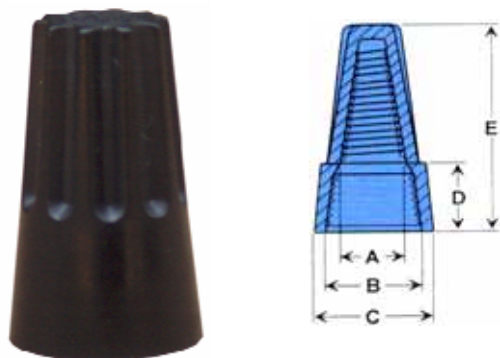

- ▶ Plastic cap molded by strong, durable UL94V-2 flame retardant thermoplastic
- ▶ Swept-back easy wings designed to provide firm & comfortable twisting
- ▶ Inserted with fixed square-wire spring, grabs wires quickly & firmly
- ▶ Color coded to industry standard
- ▶ Compact design perfect for tight spaces
- ▶ Rated 600 Volt, 1000 Volt Max. in lighting fixtures & signs

Dimensions = Inches

Cat. No.	Color	Wire Combinations	A	B	C	D	E	Box Qty	Case Qty
Hanging Bag 25 Pack									
23254	Yellow	No.10 Thru 22 Awg	.287	.429	.492	.417	.992	25	1,250
23256	Red	No.6 Thru 22 Awg	.358	.520	.583	.453	1.161	25	1,250
Boxed 100 Pack									
23054	Yellow	No.10 Thru 22 Awg	.287	.429	.492	.417	.992	100	6,000
23056	Red	No.6 Thru 22 Awg	.358	.520	.583	.453	1.161	100	4,800
Bulk 500 Pack									
23154	Yellow	No.10 Thru 22 Awg	.287	.429	.492	.417	.992	500	5,000
23156	Red	No.6 Thru 22 Awg	.358	.520	.583	.453	1.161	500	5,000
Small Jar									
23354	Yellow	No.10 Thru 22 Awg	.287	.429	.492	.417	.992	250	8,000
23356	Red	No.6 Thru 22 Awg	.358	.520	.583	.453	1.161	100	3,200
Large Jar									
23454	Yellow	No.10 Thru 22 Awg	.287	.429	.492	.417	.992	600	7,200
23456	Red	No.6 Thru 22 Awg	.358	.520	.583	.453	1.161	400	4,800
Handy Pack									
23554	Yellow	No.10 Thru 22 Awg	.287	.429	.492	.417	.992	250	4,000
23556	Red	No.6 Thru 22 Awg	.358	.520	.583	.453	1.161	170	2,720

High Temperature Wire Connectors

- ▶ Black thermoplastic shell specially designed to withstand the extreme heat build-up commonly found in high-wattage light fixture and signs
- ▶ 302°F (150°C)

Dimensions = Inches