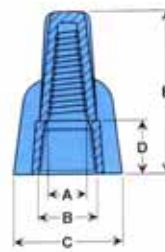

Winged Twist Connectors

Dimensions = Inches

Cat. No.	Color	Wire Combinations	A	B	C	D	E	Box/Bag Qty	Case Qty
Hanging Bag Small Pack									
23284	Yellow	Max: 3 #12 Min: 2 #18	.252	.386	.717	.354	1.016	25	1,250
23285	Tan	Max: 3 #10 Min: 3 #22	.283	.457	.720	.362	1.142	25	1,250
23286	Red	Max: 5 #12 Min: 3 #16	.354	.531	.906	.378	1.252	25	1,250
23288	Gray	Max: 3 #10 Min: 3 #14 w/1 #18	.394	.587	1.000	.394	1.311	6	1,250
23290	Blue	Max: 1 #8 w/3 #10 Min: 2 #10 w/1 #12	.472	.740	1.260	.516	1.575	6	1,250
Boxed									
23084	Yellow	Max: 3 #12 Min: 2 #18	.252	.386	.717	.354	1.016	100	10,000
23085	Tan	Max: 3 #10 Min: 3 #22	.283	.457	.720	.362	1.142	100	10,000
23086	Red	Max: 5 #12 Min: 3 #16	.354	.531	.906	.378	1.252	100	8,000
23088	Gray	Max: 3 #10 Min: 3 #14 w/1 #18	.394	.587	1.000	.394	1.311	50	5,000
23090	Blue	Max: 1 #8 w/3 #10 Min: 2 #10 w/1 #12	.472	.740	1.260	.516	1.575	50	4,000
Bagged Bulk Pack									
23184	Yellow	Max: 3 #12 Min: 2 #18	.252	.386	.717	.354	1.016	500	5,000
23185	Tan	Max: 3 #10 Min: 3 #22	.283	.457	.720	.362	1.142	500	5,000
23186	Red	Max: 5 #12 Min: 3 #16	.354	.531	.906	.378	1.252	500	5,000
23188	Gray	Max: 3 #10 Min: 3 #14 w/1 #18	.394	.587	1.000	.394	1.311	100	2,500
23190	Blue	Max: 1 #8 w/3 #10 Min: 2 #10 w/1 #12	.472	.740	1.260	.516	1.575	100	1,500
Small Jar									
23384	Yellow	Max: 3 #12 Min: 2 #18	.252	.386	.717	.354	1.016	200	6,400
23385	Tan	Max: 3 #10 Min: 3 #22	.283	.457	.720	.362	1.142	150	4,800
23386	Red	Max: 5 #12 Min: 3 #16	.354	.531	.906	.378	1.252	100	3,200
Large Jar									
23484	Yellow	Max: 3 #12 Min: 2 #18	.252	.386	.717	.354	1.016	550	6,600
23485	Tan	Max: 3 #10 Min: 3 #22	.283	.457	.720	.362	1.142	450	5,400
23486	Red	Max: 5 #12 Min: 3 #16	.354	.531	.906	.378	1.252	300	3,600
Handy Pack									
23584	Yellow	Max: 3 #12 Min: 2 #18	.252	.386	.717	.354	1.016	250	4,000
23585	Tan	Max: 3 #10 Min: 3 #22	.283	.457	.720	.362	1.142	200	3,200
23586	Red	Max: 5 #12 Min: 3 #16	.354	.531	.906	.378	1.252	130	2,080