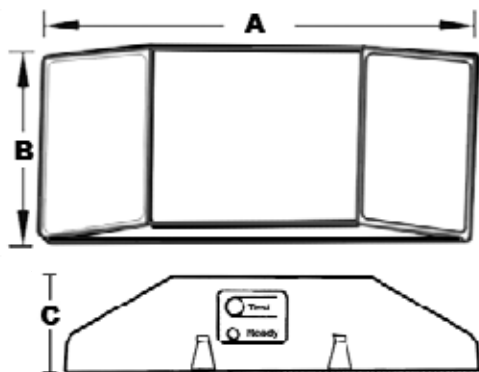

Prism Style Incandescent Emergency Lights

- Decorative & Economical Units with Modern Appearance & Low Maintenance
- Completely Self-Contained
- Fully Automatic Operation
- Compact, Low Profile Design in Neutral Finish
- Push to Test Switch
- 6V 4.5AH Pure Lead, Maintenance Free Battery
- 2 x 5.4 Watt Incandescent Lamps
- Automatic, Low Voltage Disconnect (LVD)
- Universal Transformer for 120 or 277 VAC
- Replacement bulb: GE 939 or equal
- Universal Mounting Plate
- Injection Molded, V-O Flame Retardant, High Impact, Thermoplastic Housing
- Charge Rate/Power "ON" LED Indicator Light
- 90 Minute Emergency Operation
- UL listed for Damp Location
- 5 Year Warranty

Cat. No.	Style	Housing	A	B	C	Case Qty
73110	Prism	White	11-7/8"	5"	2-1/4"	6
73111	Prism	Black	11-7/8"	5"	2-1/4"	6