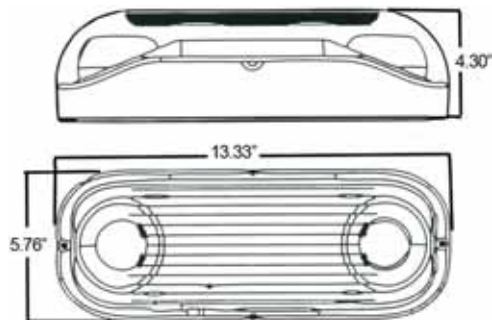

Wet Location Adjustable LED Emergency Light

- ▶ Injection-molded, high impact, UV-stabilized, UL 94 V-0 Thermoplastic
- ▶ Snap-together construction speeds installation
- ▶ Universal Mounting Plate with quick-connect feature
- ▶ Universal J-box pattern
- ▶ Fully Adjustable Glare-Free LED Lighting Heads
- ▶ Dual-Voltage input 120V or 277V AC Operation
- ▶ Emergency unit provided with test switch & status indicator
- ▶ Maintenance-free, 3.6V 900mAH Ni-cad Rechargeable Battery provides 90 minutes of emergency power
- ▶ 120V 3.32W 186mA, 277V 3.3W .012A
- ▶ UL924 Wet Location Rated
- ▶ 5 Year Warranty