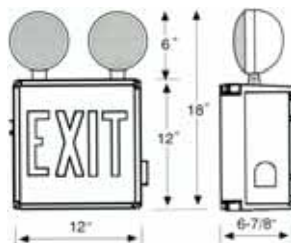

Combo Wet Location LED Exit & Incandescent Emergency Light

- Perfect for Outdoor, Commercial & Industrial Facilities where there is exposure to wet conditions
- ABS, corrosion resistant UV Stabilized enclosure
- Tempered Glass Lens
- Universal 120/277 VAC operation
- Removable directional indicators
- Meets UL924 for Wet Locations, NFPA life safety 101, NEC, OSHA and local and state codes
- 90 minute emergency operation
- NEMA 3R Rated
- 5V 4.5AH Ni-Cad Battery
- 5.4W T-5 sealed wedge based lamps
- 5 Year Warranty

Enclosure is resistant to corrosive atmospheres, non-hazardous dust environments, water spray & splashing water

Cat. No.	LED Color	Case Qty
73393	Red	4
73394	Green	4