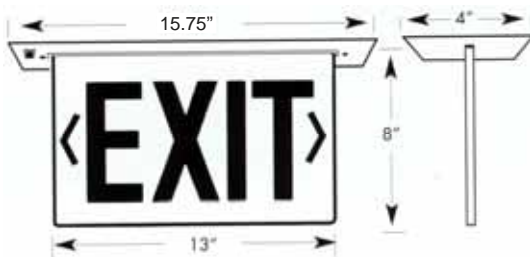

*Double Sided fixtures have a Mylar separator in center so you only see EXIT from one side

Double Sided Available
December 2014

Recessed Mount Edge Lit LED Exit Signs

Recessed Mount

- ▶ Good for Sheetrock & Drop Ceilings