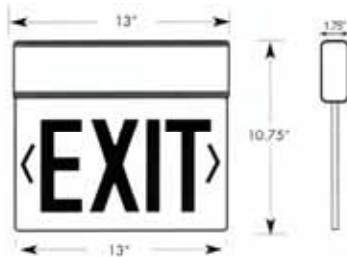

Edge Lit LED Exit Signs

- ▶ Compact, low-profile design
- ▶ Less than 5 watts for battery backup
- ▶ Emergency battery backup is completely self-contained
- ▶ Infield installable directional indicators
- ▶ Tri-mount canopy provides top, end or back mount convenience (Surface Mount only)
- ▶ Premium Grade extruded aluminum housing
- ▶ AC on indicator light and test switch
- ▶ Rechargeable Ni-Cad Battery
- ▶ 120/277 Volt operation
- ▶ Solid State electronics and charger board
- ▶ Premium high output ultra bright LED's
- ▶ UV stabilized ultra clear acrylic panel
- ▶ *Double Sided fixtures have a Mylar separator in center so you only see EXIT from one side
- ▶ 5 Year Warranty

Surface Mount Edge Lit Exit Signs

Ceiling Mount

Side Mount

Wall Mount

Cat. No.	Panel Color	Housing	Case Qty
Surface Mount One Sided Legend			
73310	Red on Clear	Anodized Aluminum	4
73311	Red on Clear	White	4
73312	Red on Clear	Black	4
73315	Green on Clear	Anodized Aluminum	4
73316	Green on Clear	White	4
73317	Green on Clear	Black	4

*Double Sided fixtures have a Mylar separator in center so you only see EXIT from one side

Double Sided Available
December 2014

Recessed Mount Edge Lit LED Exit Signs

Recessed Mount

- ▶ Good for Sheetrock & Drop Ceilings