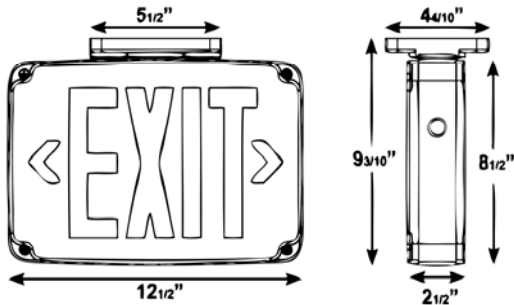

Compact Cold Weather & Wet Location LED Exit Signs

- ▶ Outdoor Wet Location & Cold Weather Rated
- ▶ Perfect for Outdoor, Commercial & Industrial Facilities
- ▶ Available with Red or Green LED Legend
- ▶ Dual 120/277 VAC operation
- ▶ Charge Rate/Power "ON" LED Indicator Light
- ▶ Push-to-test switch for mandated code compliance testing
- ▶ Internal Solid-state Transfer Switch automatically connects the internal battery to LED board for minimum 90-minute emergency illumination
- ▶ Fully Automatic Solid-state, Dual-Rate Charger initiates battery charging to recharge a discharged battery in 24 hours
- ▶ 4.8V 700mah long-life, maintenance-free, Rechargeable Ni-cad Battery
- ▶ Flame Retardant, UV-stabilized White Polycarbonate Housing with Clear Polycarbonate Lens
- ▶ Universal Canopy Mount & 2 Face Plates for Side or Top Installation
- ▶ Universal K/O Pattern on Back Plate for Wall Mount
- ▶ Engineering Grade Silicone Gasketing
- ▶ Top and Side K/O's provided for conduit feed applications
- ▶ EZ Snap-out Chevron Directional Indicators
- ▶ Meets UL924 for Wet Locations, NFPA 101 Life Safety Code, NEC & OSHA Codes
- ▶ Operating Temperature -4°F to +122°F
- ▶ 5 Year Warranty

Cat. No.	LED Color	Housing	Case Qty
73386	Red	White	6
73387	Red	Black	6
73388	Green	White	6
73389	Green	Black	6

Wet Location LED Exit Signs

- ▶ Perfect for Outdoor, Commercial & Industrial Facilities where there is exposure to wet conditions
- ▶ ABS, Corrosion Resistant UV Stabilized Enclosure
- ▶ Universal 120/277 VAC operation
- ▶ Removable directional indicators
- ▶ Extremely low operating costs
- ▶ Meets UL 924 for Wet Locations, NFPA 101 Life Safety Code, NEC, OSHA and local and state codes
- ▶ 90 minute emergency operation
- ▶ NEMA 3R Rated
- ▶ 4.8V Ni-Cad Battery Backup
- ▶ 5.4W T-5 sealed wedge based lamps
- ▶ 5 Year Warranty