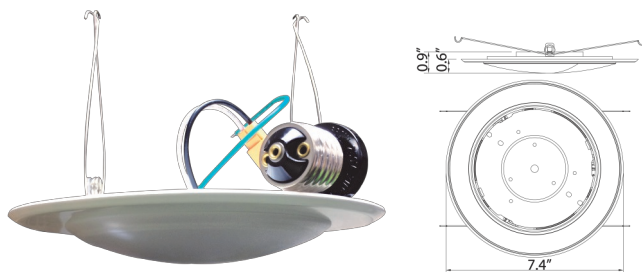

Recessed Lighting Retrofit Kit LED Series

LED Lighting

CC23

- ▶ LED Retrofit Kits for Recessed Downlighting
- ▶ Can be installed in most 4", 5" & 6" Downlights
- ▶ Aluminum Housing/Trim - Paintable
- ▶ Simple Screw-In Installation
- ▶ In-Line Pluggable Disconnect Included
- ▶ Guaranteed Single Bin Color Consistency with enhanced illumination uniformity
- ▶ Dimmable Down to 10%
- ▶ Compatible with most household dimmers
- ▶ Input Voltage: 120VAC
- ▶ Operating Temperature: 32°F to 140°F
- ▶ 50,000+ Hour LED Life Expectancy
- ▶ Wet Location Rated
- ▶ 5 year Warranty

Cat No.	Style	Size	Color Temperature	Watts	Delivered Lumens	CRI	Replaces Incandescent	Case Qty	
Smooth Style									
72604	Smooth	4"	3000K	10.5	650	90	65W	40	
72605	Smooth	4"	4000K	10.5	650	90	65W	40	
72602	Smooth	5" & 6"	3000K	14.5	1100	90	75W	30	
72603	Smooth	5" & 6"	4000K	14.5	1100	90	75W	30	
72601	Smooth	5" & 6"	5000K	14.5	1200	80	75W	30	
Baffle Style (Grooves)									
72607	Baffle	4"	3000K	10.5	650	90	65W	40	
72608	Baffle	4"	4000K	10.5	650	90	65W	40	
72609	Baffle	5" & 6"	3000K	14.5	1100	90	75W	30	
72610	Baffle	5" & 6"	4000K	14.5	1100	90	75W	30	
72611	Baffle	5" & 6"	5000K	14.5	1200	80	75W	30	

Surface Mount Lighting Retrofit Kit LED Series

Available October 2016

- ▶ Surface Mount
- ▶ Perfect for Residential and Commercial
- ▶ Driverless - AC Direct Wired
- ▶ Can install in 4" J-Box & most 5" & 6" Downlights
- ▶ Hardwire to J-Box OR Screw-In to Recessed Can
- ▶ Torsion Spring & Brackets for Can Mounting
- ▶ Aluminum Housing/Trim - Paintable
- ▶ In-Line Pluggable Disconnect Included
- ▶ Guaranteed Single Bin Color Consistency with enhanced illumination uniformity
- ▶ Dimmable Down to 10%
- ▶ Compatible with most household dimmers
- ▶ Input Voltage: 120VAC
- ▶ Operating Temperature: 32°F to 140°F
- ▶ 50,000+ Hour LED Life Expectancy
- ▶ Wet Location Rated
- ▶ 5 year Warranty