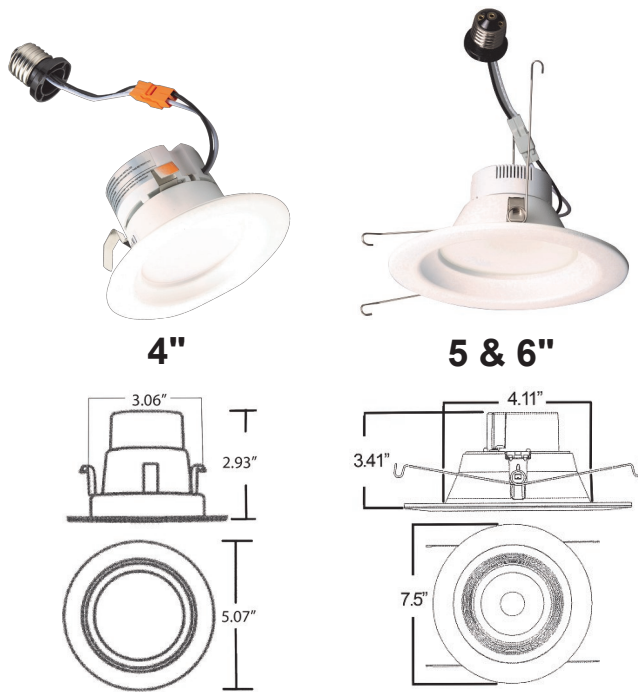

Recessed Lighting Retrofit Kit LED Series

LED Lighting

CC23

- ▶ LED Retrofit Kits for Recessed Downlighting
- ▶ Can be installed in most 4", 5" & 6" Downlights
- ▶ Aluminum Housing/Trim - Paintable
- ▶ Simple Screw-In Installation
- ▶ In-Line Pluggable Disconnect Included
- ▶ Guaranteed Single Bin Color Consistency with enhanced illumination uniformity
- ▶ Dimmable Down to 10%
- ▶ Compatible with most household dimmers
- ▶ Input Voltage: 120VAC
- ▶ Operating Temperature: 32°F to 140°F
- ▶ 50,000+ Hour LED Life Expectancy
- ▶ Wet Location Rated
- ▶ 5 year Warranty

Cat No.	Style	Size	Color Temperature	Watts	Delivered Lumens	CRI	Replaces Incandescent	Case Qty	
Smooth Style									
72604	Smooth	4"	3000K	10.5	650	90	65W	40	
72605	Smooth	4"	4000K	10.5	650	90	65W	40	
72602	Smooth	5" & 6"	3000K	14.5	1100	90	75W	30	
72603	Smooth	5" & 6"	4000K	14.5	1100	90	75W	30	
72601	Smooth	5" & 6"	5000K	14.5	1200	80	75W	30	
Baffle Style (Grooves)									
72607	Baffle	4"	3000K	10.5	650	90	65W	40	
72608	Baffle	4"	4000K	10.5	650	90	65W	40	
72609	Baffle	5" & 6"	3000K	14.5	1100	90	75W	30	
72610	Baffle	5" & 6"	4000K	14.5	1100	90	75W	30	
72611	Baffle	5" & 6"	5000K	14.5	1200	80	75W	30	

Surface Mount Lighting Retrofit Kit LED Series

Available October 2016

- ▶ Surface Mount
- ▶ Perfect for Residential and Commercial
- ▶ Driverless - AC Direct Wired
- ▶ Can install in 4" J-Box & most 5" & 6" Downlights
- ▶ Hardwire to J-Box OR Screw-In to Recessed Can
- ▶ Torsion Spring & Brackets for Can Mounting
- ▶ Aluminum Housing/Trim - Paintable
- ▶ In-Line Pluggable Disconnect Included
- ▶ Guaranteed Single Bin Color Consistency with enhanced illumination uniformity
- ▶ Dimmable Down to 10%
- ▶ Compatible with most household dimmers
- ▶ Input Voltage: 120VAC
- ▶ Operating Temperature: 32°F to 140°F
- ▶ 50,000+ Hour LED Life Expectancy
- ▶ Wet Location Rated
- ▶ 5 year Warranty