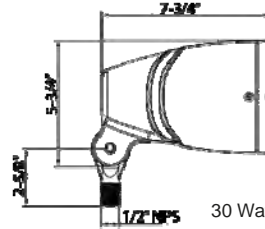

30 Watt Bullet