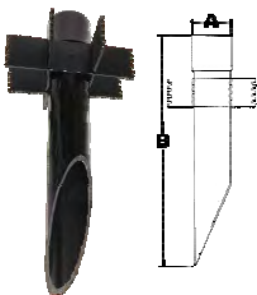

- ▶ Cree CXA LEDs
- ▶ 1/2" NPT Knuckle Mount
- ▶ Isolated Driver Compartment for Optimal Thermal Management
- ▶ Corrosion Resistant Die Cast Aluminum Housing
- ▶ Superior Architectural Powder Coat Finish
- ▶ Fluted Reflector & Tempered Glass Lens
- ▶ Photo control (not included) can be installed remotely
- ▶ Voltage: 120-277VAC
- ▶ Light Pattern: 12W-23°, 30W-75°
- ▶ Operation Temperature: -40°F to 131°F
- ▶ 50,000+ Hour LED Life Expectancy
- ▶ IP54 (NEMA 3) Dust & Watertight
- ▶ cULus Listed
- ▶ 5 Year Warranty

12 Watt Bullet

30 Watt Bullet

Cat. No.	Watts	Color Temperature	Color	Delivered Lumens	CRI	Replaces Halogen	Weight (Lbs)	Case Qty
71362	12	3000K Warm White	Bronze	817	83	75W	2	6
71368	12	3000K Warm White	Green	817	83	75W	2	6
71370	12	3000K Warm White	Black	817	83	75W	2	6
71371	12	3000K Warm White	White	817	83	75W	2	6
71363	12	5000K Cool White	Bronze	814	75	75W	2	6
71364	12	5000K Cool White	Green	814	75	75W	2	6
71372	12	5000K Cool White	Black	814	75	75W	2	6
71373	12	5000K Cool White	White	814	75	75W	2	6
71365	30	3000K Warm White	Bronze	2274	83	3 X 75W	4	6
71369	30	3000K Warm White	Green	2274	83	3 X 75W	4	6
71374	30	3000K Warm White	Black	2274	83	3 X 75W	4	6
71375	30	3000K Warm White	White	2274	83	3 X 75W	4	6
71366	30	5000K Cool White	Bronze	2500	74	3 X 75W	4	6
71367	30	5000K Cool White	Green	2500	74	3 X 75W	4	6
71376	30	5000K Cool White	Black	2500	74	3 X 75W	4	6
71377	30	5000K Cool White	White	2500	74	3 X 75W	4	6

## PVC Mounting Post

- ▶ Outdoor Low Voltage/Line Voltage Lighting Applications
- ▶ Sturdy "Ground Grabber" stabilizer with teeth and ribs for maximum stability
- ▶ Rugged, Extruded Thick Wall PVC Post with Molded-in color
- ▶ 1/2" NPT thread fits standard Floodlights & Lawn Lights

## PVC Stake

- ▶ Heavy Duty PVC Stake
- ▶ Excellent Anchor for Low Voltage & Line Voltage Lighting
- ▶ 1/2" NPT thread fits standard Floodlights & Lawn Lights

Cat No.	Diameter (A)	Spike Length (B)	Case Qty
18101	3.28"	18.5"	12