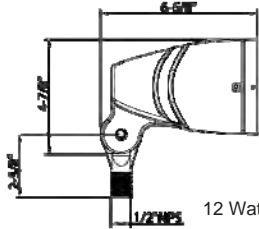

- ▶ Cree CXA LEDs
- ▶ 1/2" NPT Knuckle Mount
- ▶ Isolated Driver Compartment for Optimal Thermal Management
- ▶ Corrosion Resistant Die Cast Aluminum Housing
- ▶ Superior Architectural Powder Coat Finish
- ▶ Fluted Reflector & Tempered Glass Lens
- ▶ Photo control (not included) can be installed remotely
- ▶ Voltage: 120-277VAC
- ▶ Light Pattern: 12W-23°, 30W-75°
- ▶ Operation Temperature: -40°F to 131°F
- ▶ 50,000+ Hour LED Life Expectancy
- ▶ IP54 (NEMA 3) Dust & Watertight
- ▶ cULus Listed
- ▶ 5 Year Warranty

## PVC Mounting Post

- ▶ Outdoor Low Voltage/Line Voltage Lighting Applications
- ▶ Sturdy "Ground Grabber" stabilizer with teeth and ribs for maximum stability
- ▶ Rugged, Extruded Thick Wall PVC Post with Molded-in color
- ▶ 1/2" NPT thread fits standard Floodlights & Lawn Lights

## PVC Stake

- ▶ Heavy Duty PVC Stake
- ▶ Excellent Anchor for Low Voltage & Line Voltage Lighting
- ▶ 1/2" NPT thread fits standard Floodlights & Lawn Lights

Cat No.	Diameter (A)	Spike Length (B)	Case Qty
18101	3.28"	18.5"	12

Cat No.	Diameter (A)	Spike Length (B)	Case Qty
18106	2"	8-1/2"	100
18107	3"	10"	50