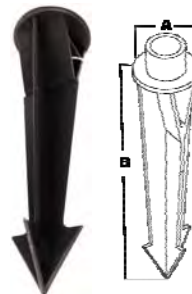

- ▶ Cree CXA LEDs
- ▶ 1/2" NPT Knuckle Mount
- ▶ Isolated Driver Compartment for Optimal Thermal Management
- ▶ Corrosion Resistant Die Cast Aluminum Housing
- ▶ Superior Architectural Powder Coat Finish
- ▶ Fluted Reflector & Tempered Glass Lens
- ▶ Photo control (not included) can be installed remotely
- ▶ Voltage: 120-277VAC
- ▶ Light Pattern: 12W-23°, 30W-75°
- ▶ Operation Temperature: -40°F to 131°F
- ▶ 50,000+ Hour LED Life Expectancy
- ▶ IP54 (NEMA 3) Dust & Watertight
- ▶ cULus Listed
- ▶ 5 Year Warranty

12 Watt Bullet

30 Watt Bullet

Cat. No.	Watts	Color Temperature	Color	Delivered Lumens	CRI	Replaces Halogen	Weight (Lbs)	Case Qty
71362	12	3000K Warm White	Bronze	817	83	75W	2	6
71368	12	3000K Warm White	Green	817	83	75W	2	6
71370	12	3000K Warm White	Black	817	83	75W	2	6
71371	12	3000K Warm White	White	817	83	75W	2	6
71363	12	5000K Cool White	Bronze	814	75	75W	2	6
71364	12	5000K Cool White	Green	814	75	75W	2	6
71372	12	5000K Cool White	Black	814	75	75W	2	6
71373	12	5000K Cool White	White	814	75	75W	2	6
71365	30	3000K Warm White	Bronze	2274	83	3 X 75W	4	6
71369	30	3000K Warm White	Green	2274	83	3 X 75W	4	6
71374	30	3000K Warm White	Black	2274	83	3 X 75W	4	6
71375	30	3000K Warm White	White	2274	83	3 X 75W	4	6
71366	30	5000K Cool White	Bronze	2500	74	3 X 75W	4	6
71367	30	5000K Cool White	Green	2500	74	3 X 75W	4	6
71376	30	5000K Cool White	Black	2500	74	3 X 75W	4	6
71377	30	5000K Cool White	White	2500	74	3 X 75W	4	6

## PVC Mounting Post

- ▶ Outdoor Low Voltage/Line Voltage Lighting Applications
- ▶ Sturdy "Ground Grabber" stabilizer with teeth and ribs for maximum stability
- ▶ Rugged, Extruded Thick Wall PVC Post with Molded-in color
- ▶ 1/2" NPT thread fits standard Floodlights & Lawn Lights

## PVC Stake

- ▶ Heavy Duty PVC Stake
- ▶ Excellent Anchor for Low Voltage & Line Voltage Lighting
- ▶ 1/2" NPT thread fits standard Floodlights & Lawn Lights

Cat No.	Diameter (A)	Spike Length (B)	Case Qty
18101	3.28"	18.5"	12