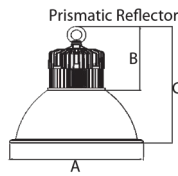

LED Lighting

Reflectors Sold Separately
(Installation must include Reflector for DLC Listing)