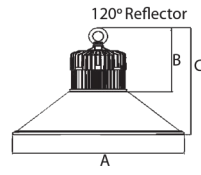

LED Lighting

Reflectors Sold Separately
(Installation must include Reflector for DLC Listing)