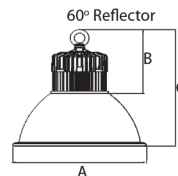

LED Lighting

Reflectors Sold Separately
(Installation must include Reflector for DLC Listing)