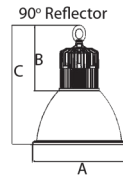

LED Lighting

Reflectors Sold Separately
(Installation must include Reflector for DLC Listing)