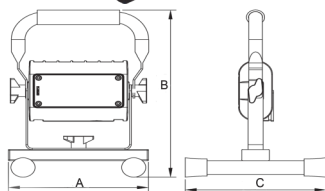

WorkLights LED Series

- Portable LED Worklights
- 5Ft Power Cord
- Adjustable Fixture Angle
- Integral Cooling Fins Release Heat Efficiently
- Corrosion Resistant Die Cast Aluminum Housing
- Polycarbonate Lens
- Superior Architectural Powder Coat Finish
- Stainless Steel Hardware
- Input Voltage: 120 VAC
- 50,000+ Hour LED Life Expectancy
- Color Temperature: 5000K
- Light Pattern: 120° V X 90°H
- Operating Temperature: -40°F To 131°F
- IP65 Rated (NEMA 4X) Dust & Water Tight
- cULus Listed for Wet Locations
- 5 Year Warranty

Cat. No.	Watts	Color Temperature	Delivered Lumens	Replaces Incandescent	Dimensions (Inches)			Case Qty
					A	B	C	
71990	15	5000K	1300	100W	6	9	6	8
71991	30	5000K	2600	200W	8-5/8	10-1/2	7-1/4	4
71992	50	5000K	4700	300W	10-3/8	11-3/4	7-1/4	4