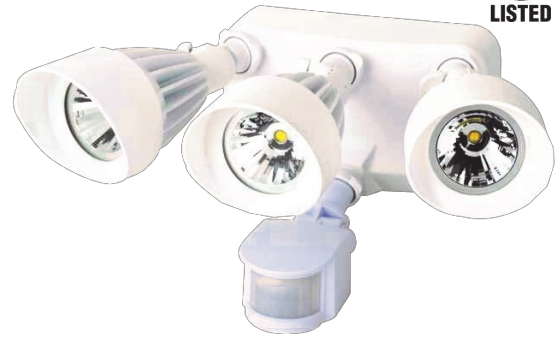

Motion Activated Security Lights LED Series

LED Lighting

- ▶ Turns Lights on Automatically When Motion is Detected
- ▶ Ideal for Walkways, Entrances and Patios
- ▶ Provides Years of Trouble-Free Service
- ▶ Time/Lux Adjustable Motion Sensitivity, Light Sensitivity & Time Delay Settings from 10 seconds to 10 Minutes
- ▶ Durable Die Cast Aluminum IP65 Weather Resistant Housing
- ▶ Can be Wall or Eave Mounted to standard Junction Box
- ▶ Tempered Glass Lens
- ▶ Fluted Prismatic Reflector
- ▶ Gasketed for Recessed or Surface Mount
- ▶ 25,000 Hour Driver/Lamp Life Expectancy
- ▶ Operating Temperature: -4°F to 122°F
- ▶ AC 120V/240V 60 Hz Voltage
- ▶ Philips LUXEON M LEDs
- ▶ Each Lamp Head has 20° Beam Angle
- ▶ Up to 240° Detection Angle out to 60Ft
- ▶ CRI: 75
- ▶ Color Temp: 3000K or 5000K
- ▶ 5 Year Warranty

WorkLights LED Series

- ▶ Portable LED Worklights
- ▶ 5Ft Power Cord
- ▶ Adjustable Fixture Angle
- ▶ Integral Cooling Fins Release Heat Efficiently
- ▶ Corrosion Resistant Die Cast Aluminum Housing
- ▶ Polycarbonate Lens
- ▶ Superior Architectural Powder Coat Finish
- ▶ Stainless Steel Hardware
- ▶ Input Voltage: 120 VAC
- ▶ 50,000+ Hour LED Life Expectancy
- ▶ Color Temperature: 5000K
- ▶ Light Pattern: 120° V X 90°H
- ▶ Operating Temperature: -40°F To 131°F
- ▶ IP65 Rated (NEMA 4X) Dust & Water Tight
- ▶ cULus Listed for Wet Locations
- ▶ 5 Year Warranty