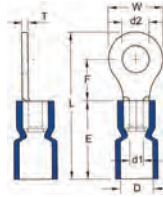

# Ring Terminals - 25 Pack

- Vinyl Insulated
- Electro Tin Plated Copper
- Expanded Insulation
- Serrated Barrel
- 167°F (75°C) 600 Volts Max

DIMENSIONS = INCHES

CAT. NO.	COLOR	WIRE SIZE AWG	STUD SIZE	D2	W	F	L	E	D	DI	T	BAG QTY	MASTER BAG QTY
01012	RED	22-16	#6	.146	.260	.248	.811	.441	.157	.067	.031	25	100
01014	RED	22-16	#8	.169	.315	.276	.866	.441	.157	.067	.031	25	100
01016	RED	22-16	#10	.209	.315	.276	.866	.441	.157	.067	.031	25	100
01018	RED	22-16	1/4	.252	.457	.433	1.102	.441	.157	.067	.031	25	100
01032	BLUE	16-14	#6	.146	.260	.248	.823	.453	.177	.091	.031	25	100
01034	BLUE	16-14	#8	.169	.335	.307	.917	.453	.177	.091	.031	25	100
01036	BLUE	16-14	#10	.209	.335	.307	.917	.453	.177	.091	.031	25	100
01038	BLUE	16-14	1/4	.252	.472	.433	1.114	.453	.177	.091	.031	25	100
01040	BLUE	16-14	5/16	.331	.472	.433	1.114	.453	.177	.091	.031	25	100
01042	BLUE	16-14	3/8	.413	.535	.547	1.260	.453	.177	.091	.031	25	100
01062	YELLOW	12-10	#8	.169	.283	.240	.937	.555	.248	.134	.039	25	100
01064	YELLOW	12-10	#10	.209	.374	.327	1.067	.555	.248	.134	.039	25	100
01066	YELLOW	12-10	1/4	.252	.472	.413	1.205	.555	.248	.134	.039	25	100
01068	YELLOW	12-10	5/16	.331	.591	.524	1.382	.555	.248	.134	.039	25	100
01070	YELLOW	12-10	3/8	.413	.591	.524	1.382	.555	.248	.134	.039	25	100