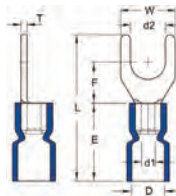

Fork/Spade Terminals - 25 Pack

- Vinyl Insulated
- Electro Tin Plated Copper
- Expanded Insulation
- Serrated Barrel
- 167°F (75°C) 600 Volts Max

DIMENSIONS = INCHES

CAT. NO.	COLOR	WIRE SIZE AWG	STUD SIZE	D2	W	F	L	E	D	DI	T	BAG QTY	MASTER BAG QTY
01112	RED	22-16	#6	.146	.252	.256	.874	.441	.157	.067	.030	25	100
01114	RED	22-16	#8	.169	.252	.256	.874	.441	.157	.067	.030	25	100
01116	RED	22-16	#10	.209	.319	.256	.874	.441	.157	.067	.030	25	100
01118	RED	22-16	1/4	.252	.472	.433	1.11	.441	.157	.067	.030	25	100
01132	BLUE	16-14	#6	.146	.283	.256	.886	.453	.177	.091	.031	25	100
01134	BLUE	16-14	#8	.169	.311	.256	.886	.453	.177	.091	.031	25	100
01136	BLUE	16-14	#10	.209	.366	.256	.886	.453	.177	.091	.031	25	100
01138	BLUE	16-14	1/4	.252	.472	.433	1.110	.453	.177	.091	.031	25	100
01162	YELLOW	12-10	#8	.169	.354	.276	1.047	.555	.248	.134	.039	25	100
01164	YELLOW	12-10	#10	.209	.354	.276	1.1047	.555	.248	.134	.039	25	100
01166	YELLOW	12-10	1/4	.252	.472	.472	1.283	.555	.248	.134	.039	25	100
01168	YELLOW	12-10	5/16	.331	.551	.413	1.244	.555	.248	.134	.039	25	100