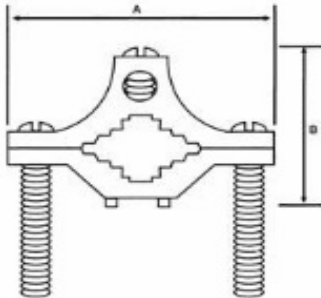

Catalog Number 90622
UPC Number 60198690622
Description Copper Pipe Ground Clamp 4-1/2" - 6"
Direct Burial

Features

- Manufactured from High Strength High Conductivity Cast Copper Alloy
- Stainless Steel Hardware
- Water Pipe, Ground Rod, Copper Tubing applications
- Internal Serrations for improved contact integrity
- Direct Burial Rated

General

Pipe Size: 4-1 /2", 5", 6"
Material: High Conductivity Cast Copper
Bolt Type: Stainless Steel
Screw Thread: 5/16" x 18
Wire Range: #10 awg - #2 awg

Dimension Information

Width A: 8.09"
Height B: 4.19"