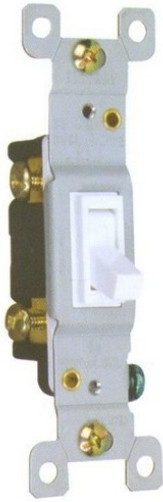

**MORRIS CAT#: 82010**  
**Toggle Switch Ivory Single Pole 15A-120/277V**

**Features:**

Single Pole Toggle Switch Ivory 15A-120/277V features include:

- Single Pole Switch 15A 120/277V
- Made of GE Lexan
- Accepts #12 or #14 Stranded or Solid Copper Wire - Push-In use #14 Solid Only
- Steel mounting strap, zinc-plated for corrosion resistance
- Washer-type break-off plaster ear for best flush alignment
- Captive mounting screws
- Back and side wiring for easy installation
- Large head combination screws for quick wiring
- Easy-access green hex head ground screw
- Temperature Rating: -40°F to 167°F
- Copper Wire Only
- UL 94V-2 Flame Rating
- UL listed
- Order Qty of 1 = 1 Piece

<i>AMPS</i>	<i>VOLTAGE</i>	<i>COLOR</i>	<i>RESIDENTIAL GRADE</i>	<i>COMMERCIAL GRADE</i>	<i>BOX QTY</i>	<i>CASE QTY</i>
<b>SINGLE POLE</b>						
15	120/277	IVORY	82010		10	200
		WHITE	82011		10	200
		BROWN	82012		10	200
		ALMOND	82013		10	200
20	120/277	IVORY		82020	10	200
		WHITE		82021	10	200