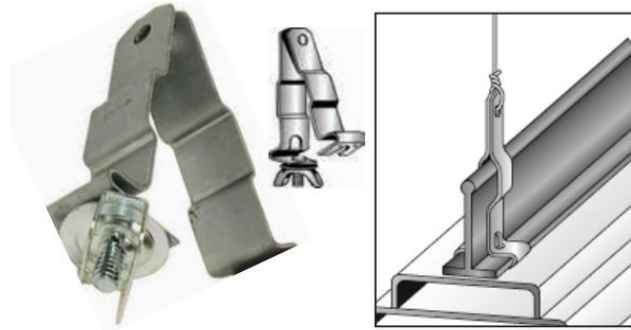

# MORRIS CAT#: 18385 T-Bar Drop Wire Clip

## Features:

- Pre-galvanized clips support fixtures transferring the weight of fixture directly to the building structure
- Adds rigidity and support for truer alignment of the T-Grid & relieves the T-Grid from load stress
- Made from one-piece construction to accommodate various styles of T-Grid
- Includes wing nut washer